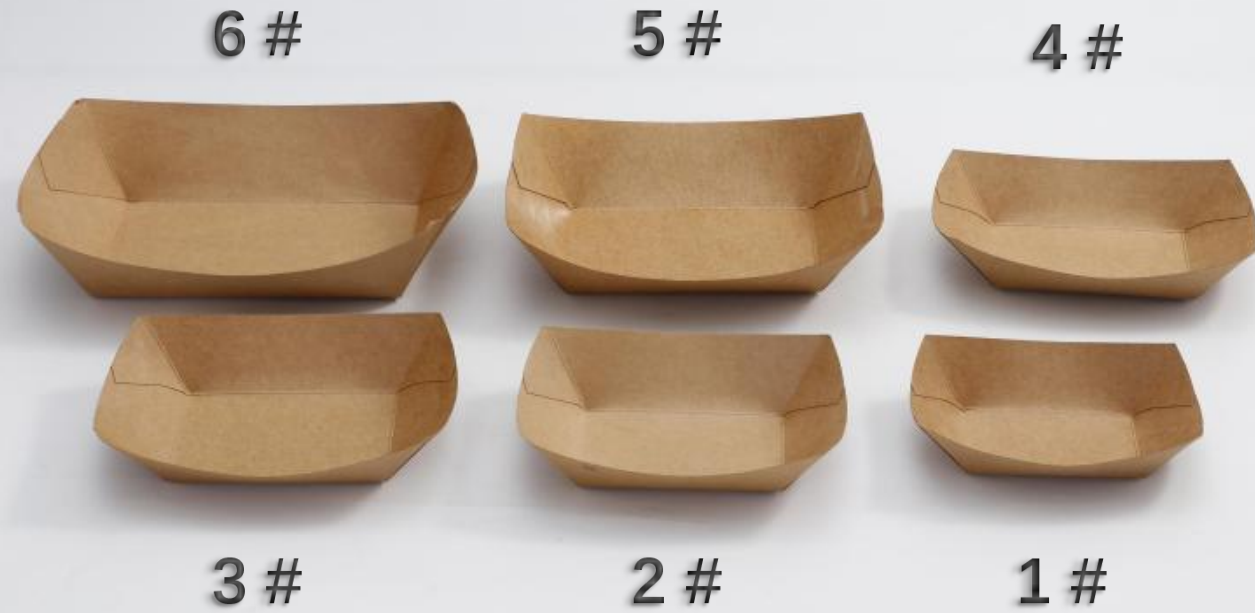

Kraft food tray

**Food container
paper tray**

item	volume	Top-H mm	Top-H inch	pcs/ctn
1 #	100 ml	105*67*27	4.1*2.6*1.1"	1000
2 #	200 ml	125*80*36	4.9*3.1*1.4"	1000
3 #	300 ml	148*93*41	5.8*3.7*1.6"	1000
4 #	400 ml	152*100 *41	6*3.9*1.6"	1000
5 #	800 ml	178*100 *45	7*3.9*1.8"	500
6 #	1200 ml	215*128*58	8.5*5*2.3"	500