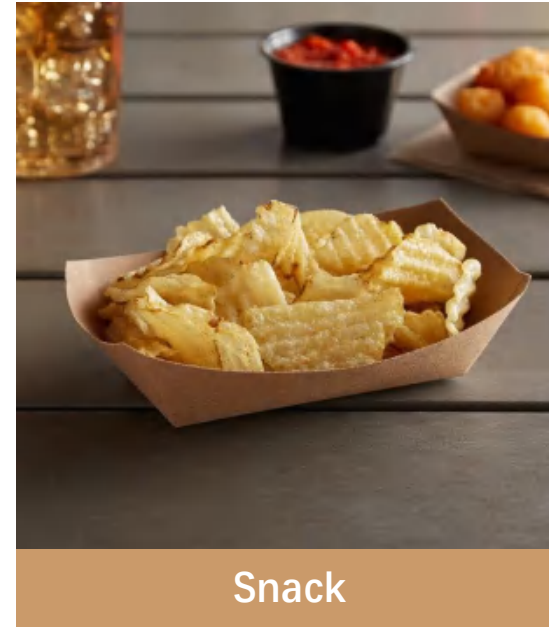

Kraft food tray

**Food container
paper tray**

item	volume	Top-H mm	Top-H inch	pcs/ctn
1 #	100 ml	105*67*27	4.1*2.6*1.1"	1000
2 #	200 ml	125*80*36	4.9*3.1*1.4"	1000
3 #	300 ml	148*93*41	5.8*3.7*1.6"	1000
4 #	400 ml	152*100 *41	6*3.9*1.6"	1000
5 #	800 ml	178*100 *45	7*3.9*1.8"	500
6 #	1200 ml	215*128*58	8.5*5*2.3"	500