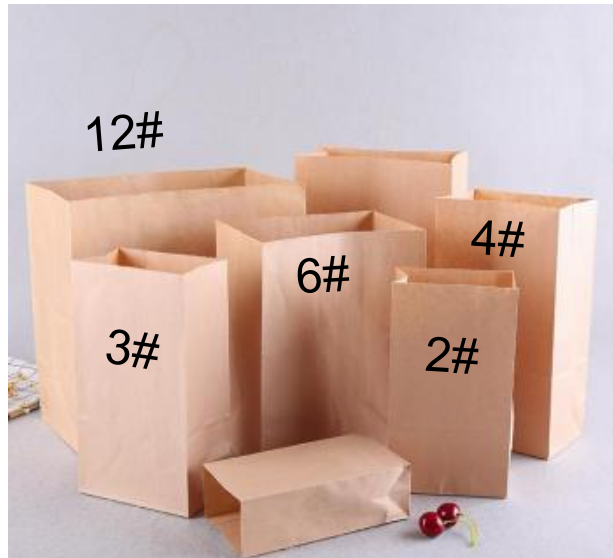

Kraft Paper Bag

Kraft Paper Bag(Square Bottom)

item	SIZE mm	SIZE inch	pcs/ctn
Kraft Paper Bag(Square Bottom) 2#	W:90+55 H:180	W:3.5+2.1 H:7"	3500
Kraft Paper Bag(Square Bottom) 3#	W:120+70 H:220	W:4.7+2.7 H:8.7"	3000
Kraft Paper Bag (Square Bottom)4#	W:130+80 H:240	W:5.1+3.1 H:9.4"	3000
Kraft Paper Bag (Square Bottom) 6#	W:150+90 H:280	W:5.9+3.5 H:11"	2000
Kraft Paper Bag (Square Bottom) 8#	W:155+100 H:298	W:6.1+3.9 H:11.7"	2000
Kraft Paper Bag (Square Bottom) 12#	W:180+110 H:320	W:7+4.3 H:12.5"	1500
Kraft Paper Bag With Handle S	W:150+80 H:210	W:5.9+3.1 H:8.3"	500
Kraft Paper Bag With Handle M	W:210+110 H:270	W:8.3+4.3 H:10.6"	500
Kraft Paper Bag With Handle L	W:210+150 H:270	W:8.3+5.9 H:10.6"	500
Kraft Paper Bag With Handle XL	W:280+150 H:280	W:11+5.9 H:11"	500