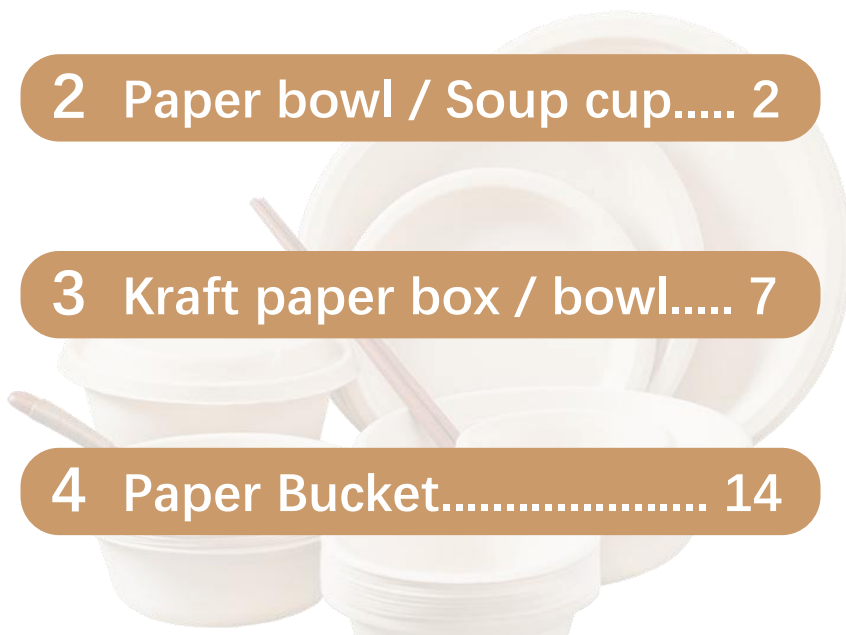

8 Paper Cup / Sushi box.... 33

9 Food Wrap Paper..... 41

Xiamen Order Pack Tech, Co., Ltd. as a Professional Manufacturer & Supplier of disposable and Eco-friendly Tableware and Package, Specialized in producing and selling disposable food packaging for over 10 years. Our Products include disposable cutlery , food packaging boxes cups bowls and plates , drinking straws , paper bucket, wrap paper , paper bags and other biodegradable products, including bagasse pulp PLA and cornstarch tableware.