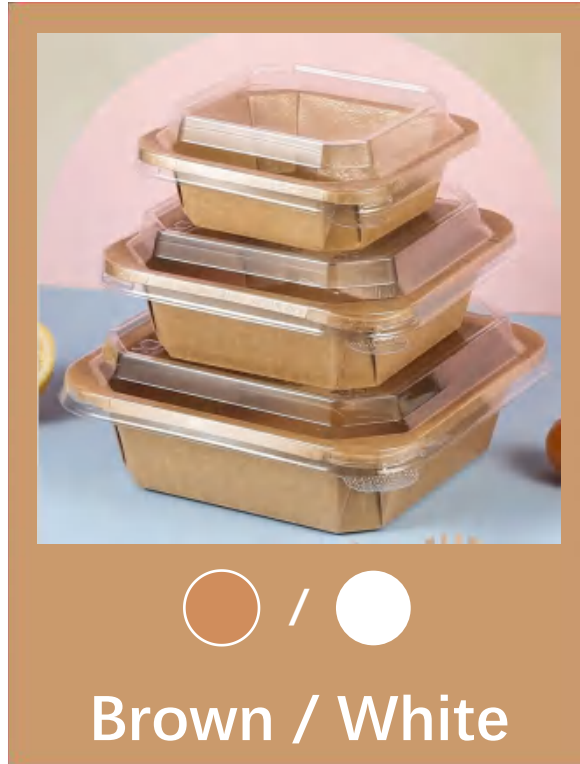

500ml

400ml

300ml

item	volume	T-B-H mm(with lid)	T-B-H inch(with lid)	pcs/ctn
10oz	300 ml	107*90*52	4.2*3.5*2"	300
14oz	400 ml	123*103*53	4.8*4.1*2.1"	300
18oz	500 ml	123*99*59	4.8*3.9*2.3"	300
24oz	650 ml	134*110*62	5.3*4.3*2.4"	300
26oz	750 ml	134*105*71	5.3*4.1*2.8"	300
32oz	1000 ml	159*133*67	6.3*5.2*2.6"	300
42oz	1200 ml	159*127*78	6.3*5*3.1"	300
PET Lid	10oz	107*107	4.2*4.2"	300
PET Lid	14/18 oz	123*123	4.8*4.8"	300
PET Lid	24/26 os	134*134	5.3*5.3"	300
PET Lid	32/42 oz	159*159	6.3*6.3"	300